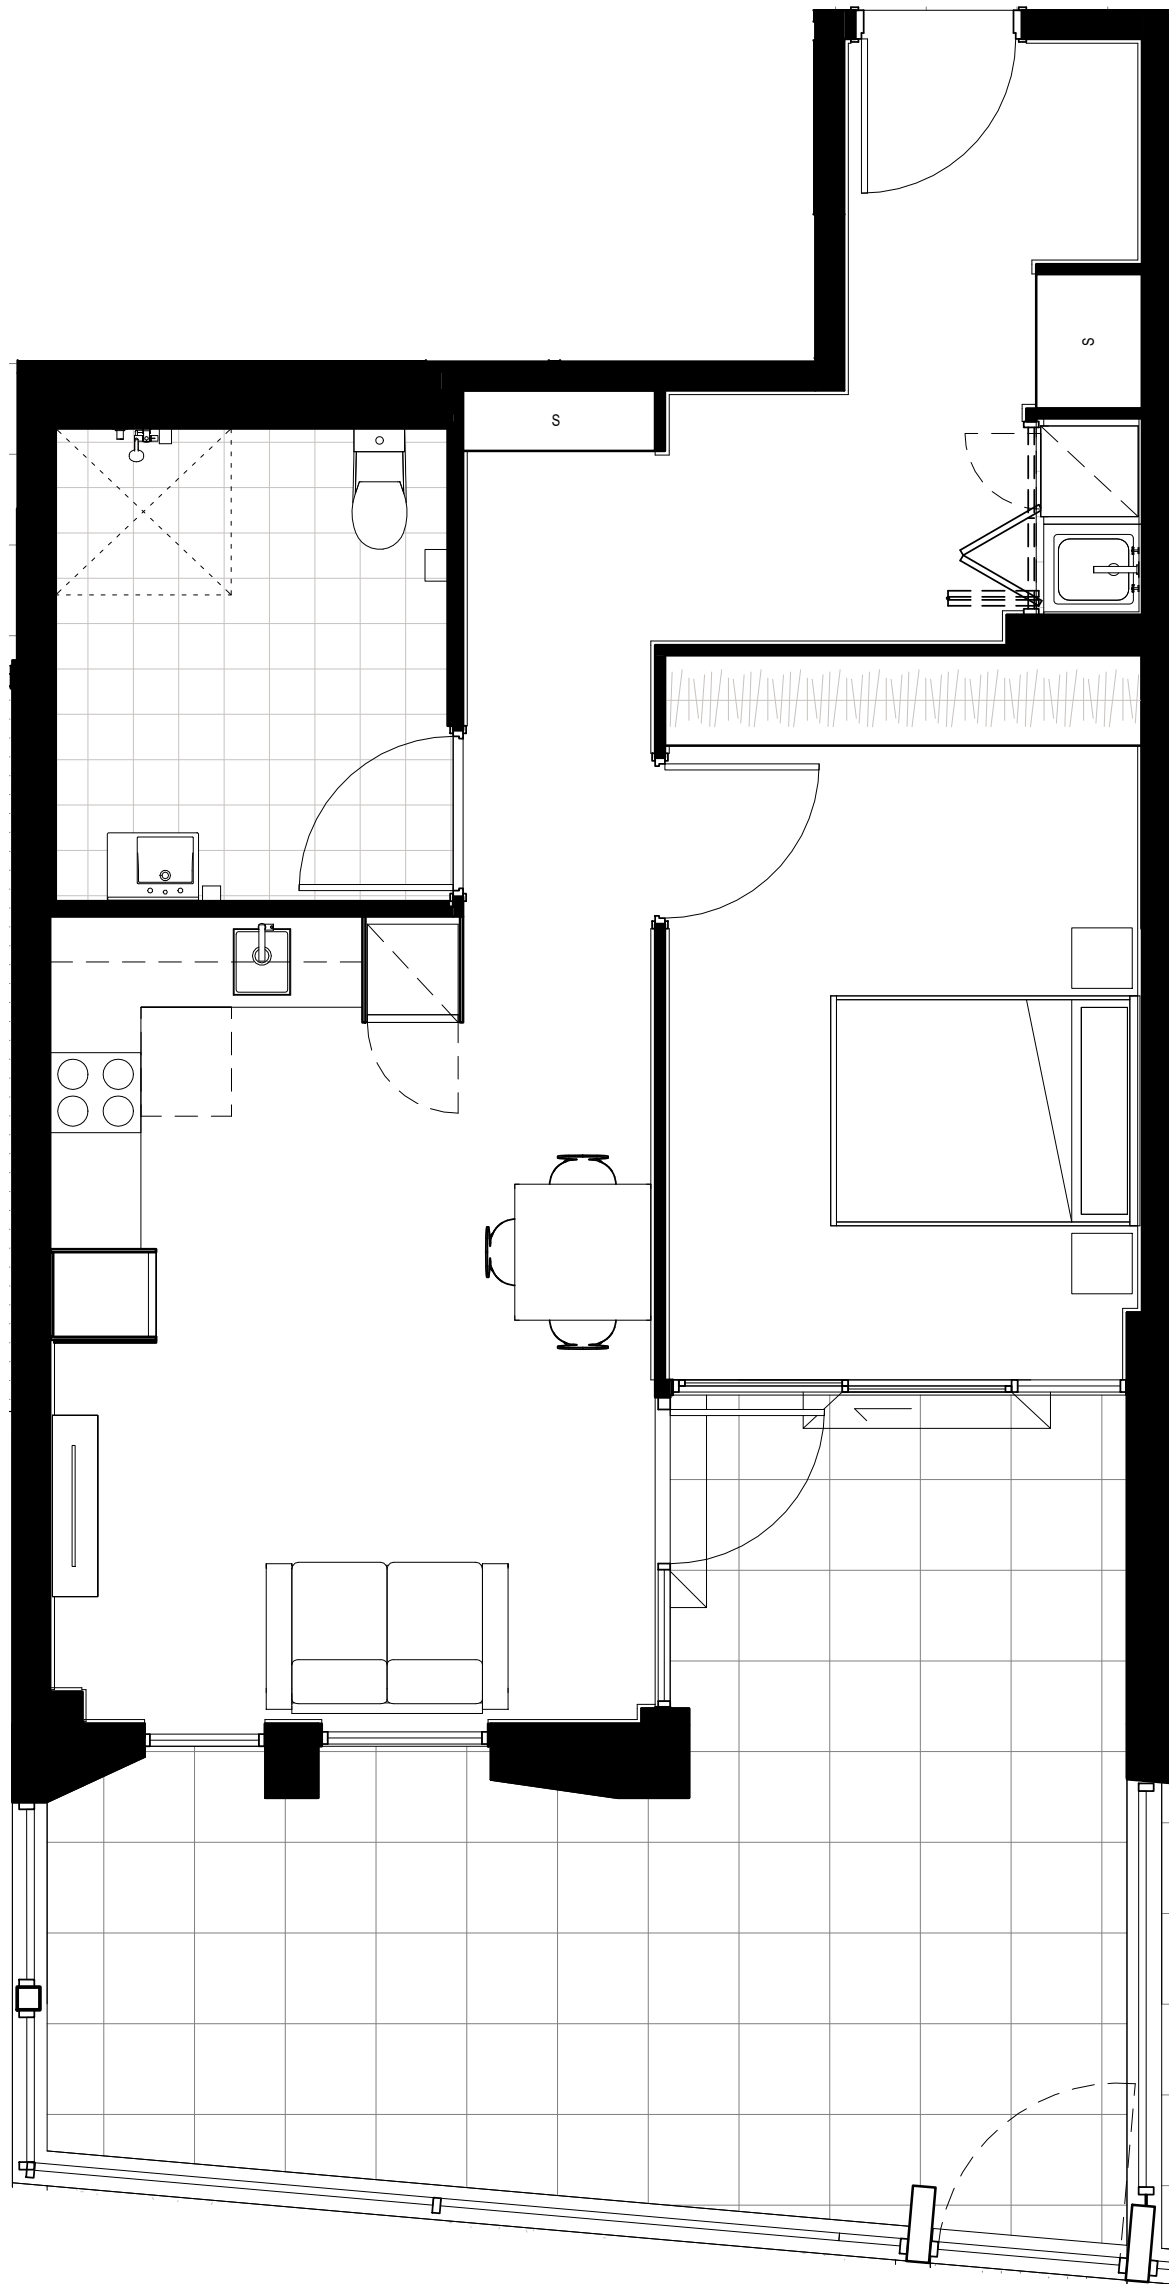

SDA UNIT TYPE 1

UNIT NUMBERS: B116, B216, B416

INTERNAL AREA: 61m²

EXTERNAL AREA: 21m²

ESQ

PENRITH

SDA UNIT TYPE 2

UNIT NUMBERS: A107, A207, A307, A407, B309 (MIRRORED)

INTERNAL AREA: 60m²

EXTERNAL AREA: 25m²

ESQ

PENRITH

SDA UNIT TYPE 5

UNIT NUMBERS: A212, A312, B212, B312

INTERNAL AREA: 56m²

EXTERNAL AREA: 8m²