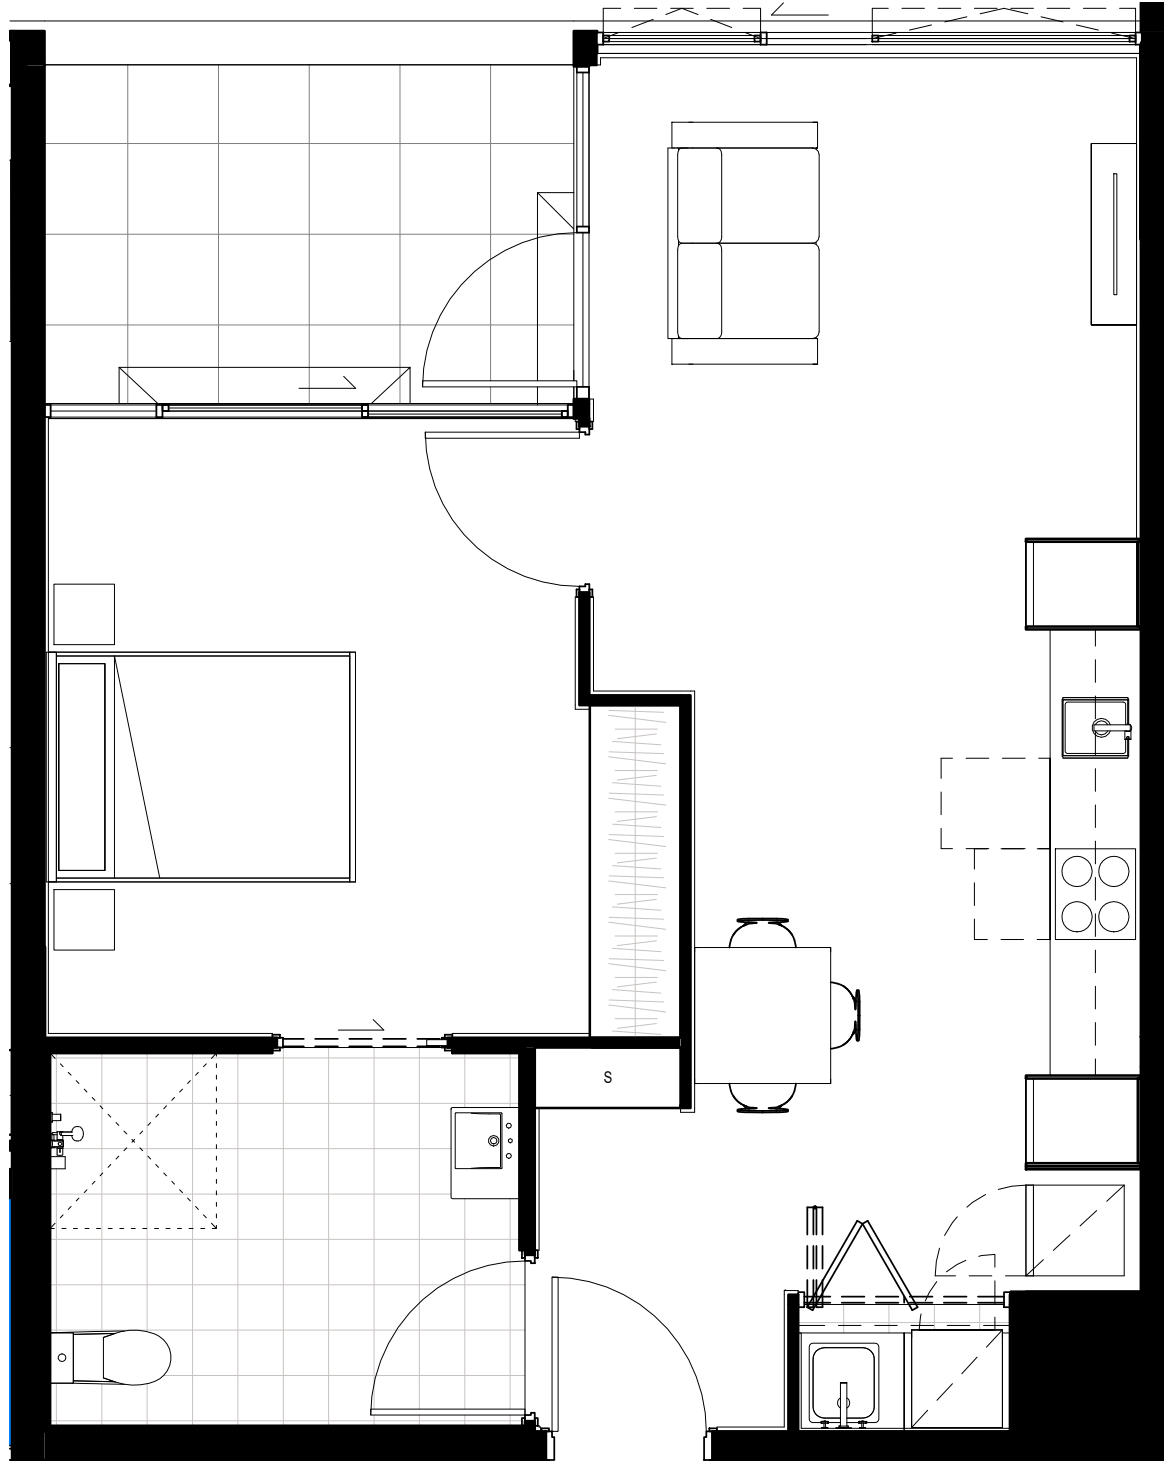

SDA UNIT TYPE 1

UNIT NUMBERS: B116, B216, B416

INTERNAL AREA: 61m²

EXTERNAL AREA: 21m²

ESQ

PENRITH

SDA UNIT TYPE 2

UNIT NUMBERS: A107, A207, A307, A407, B309 (MIRRORED)

INTERNAL AREA: 60m²

EXTERNAL AREA: 25m²

ESQ

PENRITH

SDA UNIT TYPE 5

UNIT NUMBERS: A212, A312, B212, B312

INTERNAL AREA: 56m²

EXTERNAL AREA: 8m²